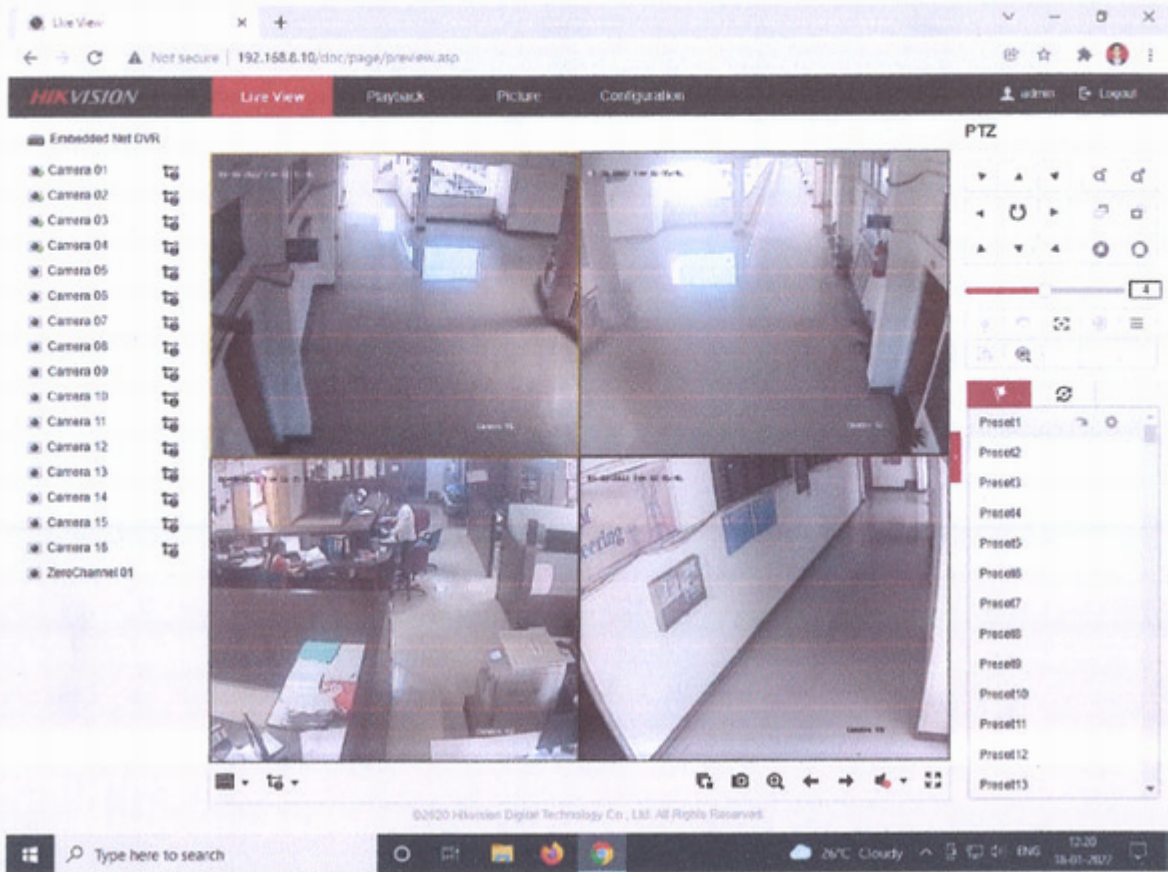

# CCTV camera photographs/ screenshots:-

PRINCIPAL  
K.C.E.SOCIETY'S  
COLLEGE OF ENGG. &  
MANAGEMENT, JALGAON

h/L  
PRINCIPAL  
K.C.E. SOCIETY'S  
COLLEGE OF ENGG. &  
MANAGEMENT, JALGAON

**Jalgaon, Maharashtra, India**