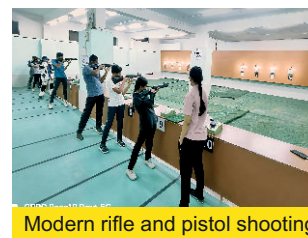

Updated squash court

5 updated wooden badminton courts

Table tennis court

Volleyball court

Modern rifle and pistol shooting range with 10 meters / 10 targets

our centralized sports facility

JALGAON'S CENTRAL LOCATED COLLEGE