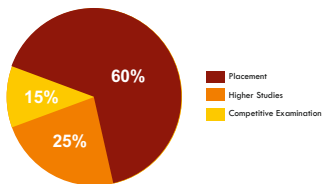

Overall Summary (Internship)