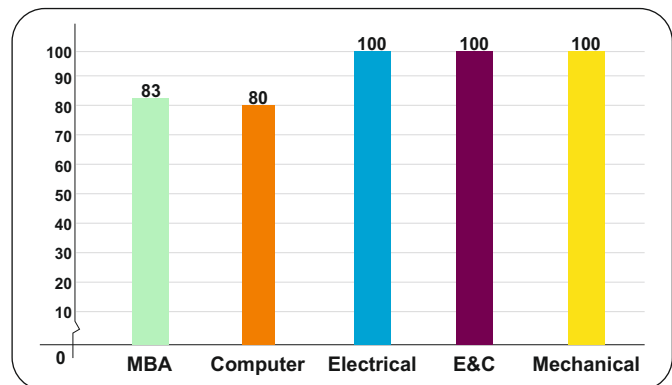

Placement

Overall Summary (Internship)