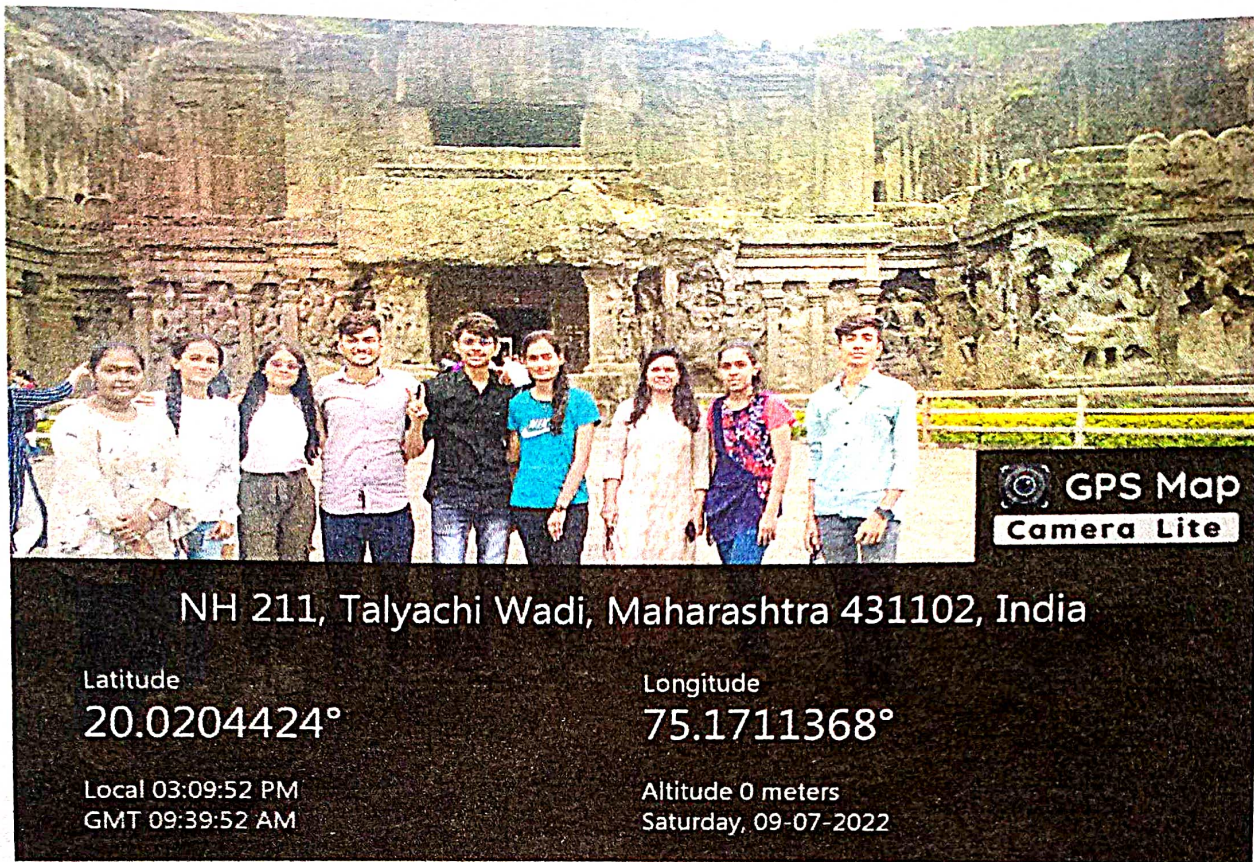

KCES's College of Engineering and Management, Jalgaon
Activity Report

| | | | |
|---|---|---------------------------------|-----------|
| Name of The Activity : Environmental Visit 2021-22 | | | |
| Category of activity | Co-curricular | Sub-category: | |
| In collaboration (if yes, specify details) | No | | |
| Date/ Time and Duration | 8/07/2022 to 9/07/2022 (Two days) | No of Participants: | 21 |
| Participants profile: | Students | Others participants: Nil | |
| Location of activity | Shirdi, Daulatabad fort, Verul caves | | |
| Name of Co-ordinator (S) | 1.Mr.S.R.Kumavat 2.Mr.K.B.Patil | | |
| Guest/ Experts with designation (If any) | | | |
| Objectives for conducting activity | <ul style="list-style-type: none">• To aware about environment.• To aware about various activities like Tree plantation, EVS Visit and others.• Visit to various spot and to aware the different ideas, knowledge about the theoretically and practically. | | |
| Methodology | Field Visit to Daulatabad Fort and others | | |
| Out Comes | <ul style="list-style-type: none">• Students aware about Environment• To need now various activities conduct for students.• To knowledge about the theoretically and practically difference. | | |

Longitude
75.2568387°

Local 11:08:48 AM
GMT 05:38:48 AM

Altitude 0 meters
Saturday, 09-07-2022

KCES's College of Engineering and Management, Jalgaon
Activity Report

Environmental Visit 2021-22

Coordinator

HOD