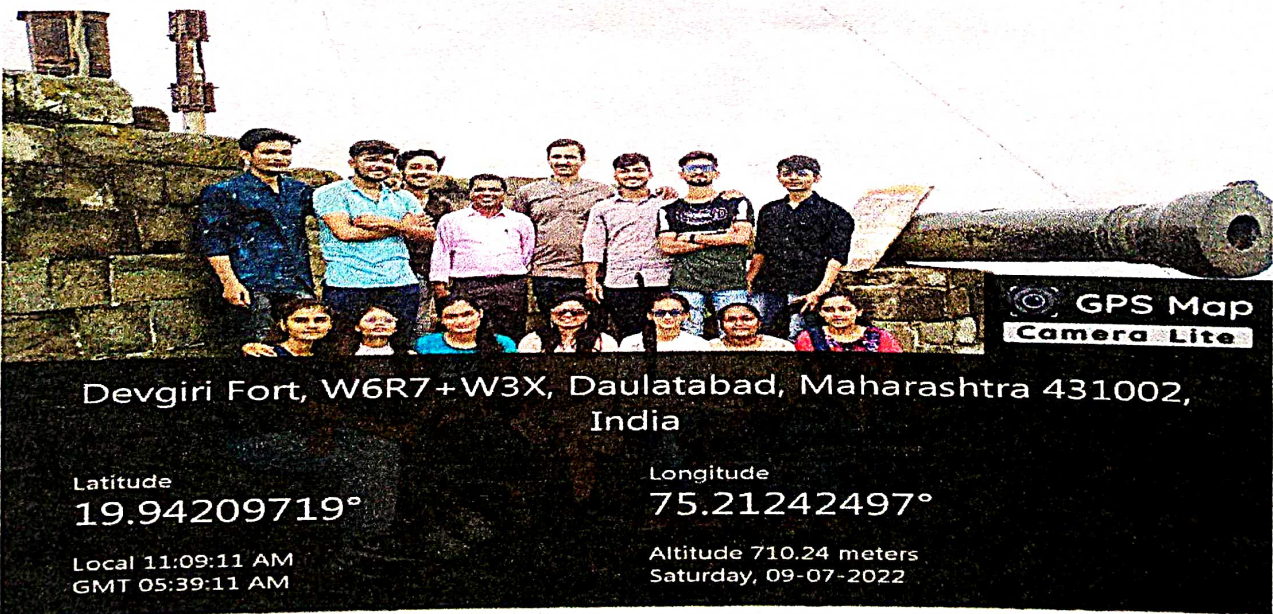

KCES's College of Engineering and Management, Jalgaon
Activity Report

| | | | |
|---|---|---------------------------------|-----------|
| Name of The Activity : Environmental Visit 2021-22 | | | |
| Category of activity | Co-curricular | Sub-category: | |
| In collaboration (if yes, specify details) | No | | |
| Date/ Time and Duration | 8/07/2022 to 9/07/2022 (Two days) | No of Participants: | 21 |
| Participants profile: | Students | Others participants: Nil | |
| Location of activity | Shirdi, Daulatabad fort, Verul caves | | |
| Name of Co-ordinator (S) | 1.Mr.S.R.Kumavat 2.Mr.K.B.Patil | | |
| Guest/ Experts with designation (If any) | | | |
| Objectives for conducting activity | <ul style="list-style-type: none">• To aware about environment.• To aware about various activities like Tree plantation, EVS Visit and others.• Visit to various spot and to aware the different ideas, knowledge about the theoretically and practically. | | |
| Methodology | Field Visit to Daulatabad Fort and others | | |
| Out Comes | <ul style="list-style-type: none">• Students aware about Environment• To need now various activities conduct for students.• To knowledge about the theoretically and practically difference. | | |

Geo-tagged Photographs:

KCES's College of Engineering and Management, Jalgaon
Activity Report

KCES's College of Engineering and Management, Jalgaon Activity Report

GPS Map
Camera Lite

Sirasmal Tanda, X629+JP4, near DAULTABAD FORT, Sirasmal Tanda, Maharashtra 431002, India