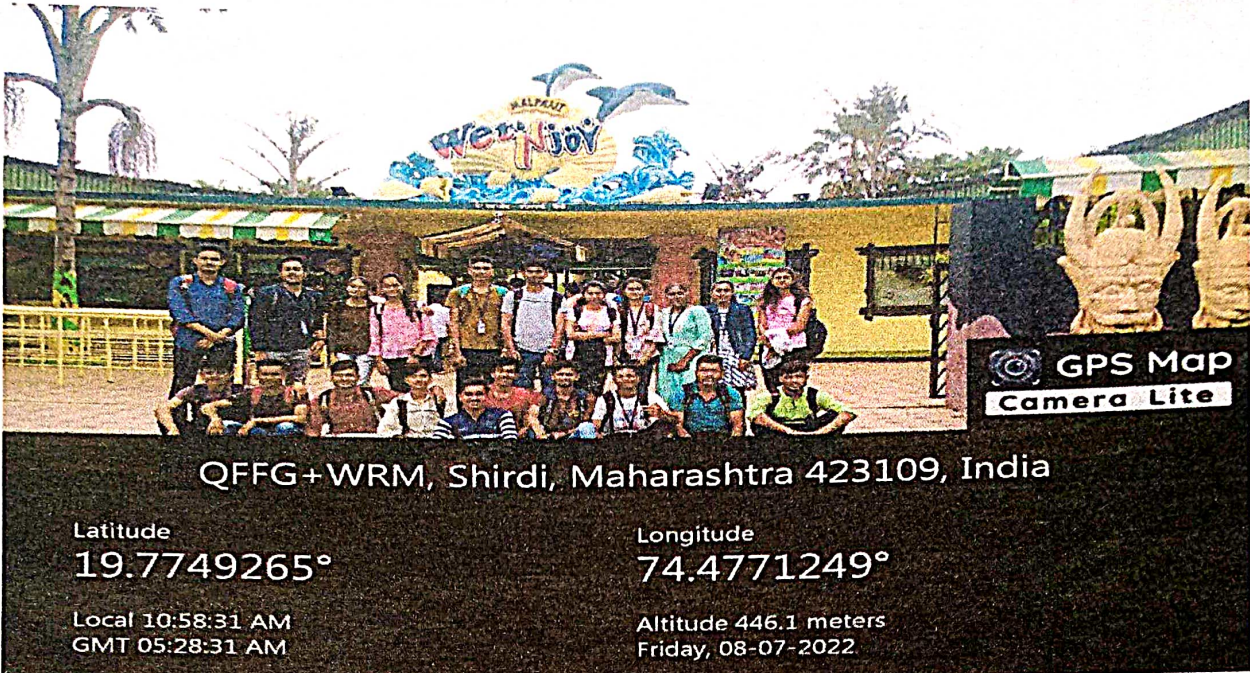

KCES's College of Engineering and Management, Jalgaon
Activity Report

| | | | |
|---|---|---------------------------------|-----------|
| Name of The Activity : Environmental Visit 2021-22 | | | |
| Category of activity | Co-curricular | Sub-category: | |
| In collaboration (if yes, specify details) | No | | |
| Date/ Time and Duration | 8/07/2022 to 9/07/2022 (Two days) | No of Participants: | 21 |
| Participants profile: | Students | Others participants: Nil | |
| Location of activity | Shirdi, Daulatabad fort, Verul caves | | |
| Name of Co-ordinator (S) | 1.Mr.S.R.Kumavat 2.Mr.K.B.Patil | | |
| Guest/ Experts with designation (If any) | | | |
| Objectives for conducting activity | <ul style="list-style-type: none">• To aware about environment.• To aware about various activities like Tree plantation, EVS Visit and others.• Visit to various spot and to aware the different ideas, knowledge about the theoretically and practically. | | |
| Methodology | Field Visit to Daulatabad Fort and others | | |
| Out Comes | <ul style="list-style-type: none">• Students aware about Environment• To need now various activities conduct for students.• To knowledge about the theoretically and practically difference. | | |

Geo-tagged Photographs:

KCES's College of Engineering and Management, Jalgaon
Activity Report

KCES's College of Engineering and Management, Jalgaon Activity Report

GPS Map
Camera Lite

Sirasmal Tanda, X629+JP4, near DAULTABAD FORT, Sirasmal Tanda, Maharashtra 431002, India