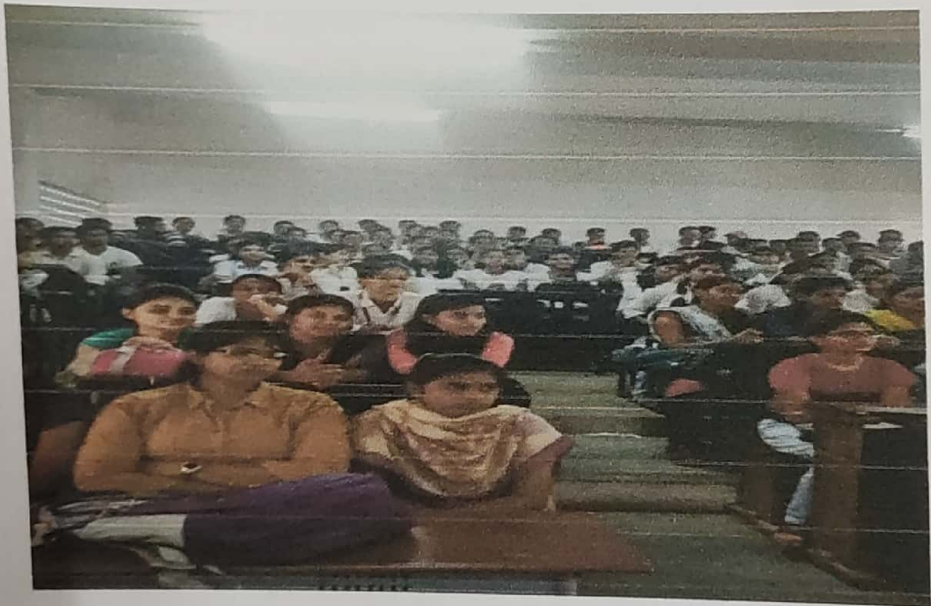

KCES's College of Engineering & IT Jalgaon Activity Report

Activity Report

List of Students present for the programme

NAME OF PROGRAMME:- Career Counselling with Higher education in Japan by Vinay Vedi

DATE:- 18/09/2018

SR NO	NAME OF PARTICIPANTS	CLASS	SIGNATURE
1	CHAUDHARI KOMAL S.	BE	<i>Chaudhari</i>
2	CHAUDHARI YUVRAJ A.	BE	<i>[Signature]</i>
3	KALE BHAVANA S.	BE	<i>[Signature]</i>
4	NARKHEDE NEHA B.	BE	<i>[Signature]</i>
5	PATIL SHRADDHA S.	BE	<i>[Signature]</i>
6	SUTAR YAMINI U.	BE	<i>[Signature]</i>
7	AHIRRAO AISHWARYA S.	BE	<i>[Signature]</i>
8	BIRARI PRIYANKA R.	BE	<i>[Signature]</i>
9	CHAUDHARI ARUNA S.	BE	<i>[Signature]</i>
10	CHAUDHARI NEHA	BE	<i>[Signature]</i>
11	CHAUDHARI RAJNANDINI	BE	<i>[Signature]</i>
12	KALE JITESHRI S.	BE	<i>[Signature]</i>
13	PARDESHI KANCHAN K.	BE	<i>[Signature]</i>
14	PATIL CHETAN B.	BE	<i>[Signature]</i>
15	PATIL CHHAYA G.	BE	<i>[Signature]</i>
16	PATIL MEGHA A.	BE	<i>[Signature]</i>
17	PATIL PRATIKSHA S.	BE	<i>[Signature]</i>
18	PATIL ROHINI N.	BE	<i>[Signature]</i>
19	PATIL SWATI Y.	BE	<i>[Signature]</i>
20	PAWAR AISHWARYA S.	BE	<i>[Signature]</i>
21	SHELAKI RASIKA D.	BE	<i>[Signature]</i>
22	SONAWANE HARSHA	BE	<i>[Signature]</i>
23	TAYADE LEENA S.	BE	<i>[Signature]</i>
24	WAGH GAURAV S.	BE	<i>[Signature]</i>
25	WANI PRANJALI S.	BE	<i>[Signature]</i>
26	WANKHEDE MONALI S.	BE	<i>[Signature]</i>
27	YEOLE HARSHAL S.	BE	<i>[Signature]</i>
28	JADHAV ARJUN J.	BE	<i>[Signature]</i>