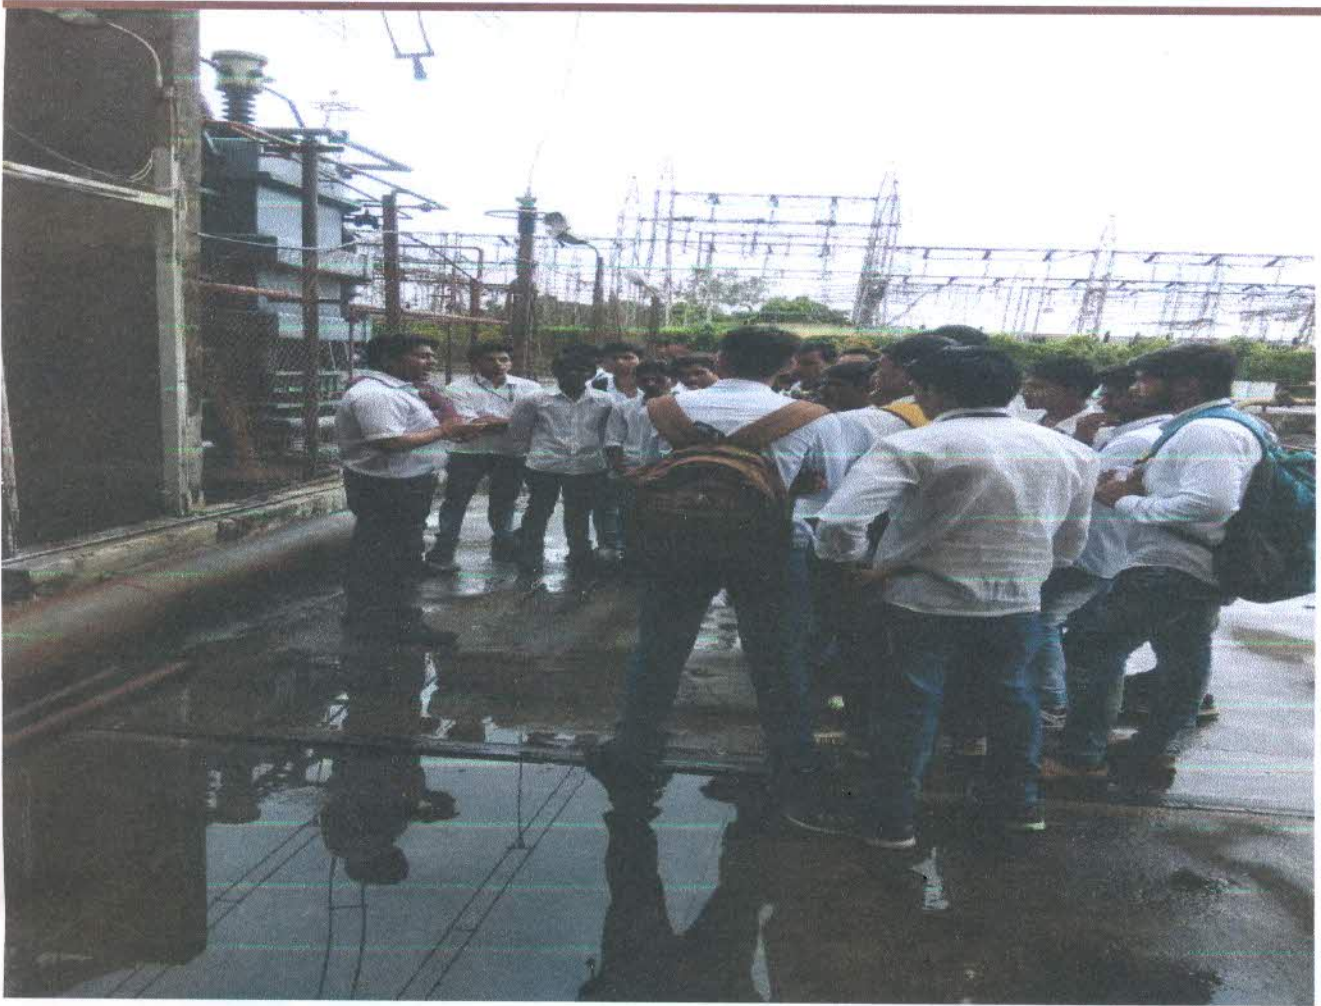

KCES's College of Engineering & IT Jalgaon
Activity Report

M. Vas
IQAC coordinator

M. Vas
Principal
PRINCIPAL
K.C.E. SOCIETY'S
COLLEGE OF ENGG. & INFO
TECHNOLOGY, JALGAON

SR.NO.	NAME OF THE STUDENT	SIGN
1	BACHHAV SHUBHANGI RAMKRUSHNA	Bachhav.
2	BADGUJAR JAYESH SURENDRA	Jayesh
3	BADGUJAR TWINKAL KAILAS	Twinkal
4	BARHATE CHAITALI DNYANESHWAR	B
5	BARI AJINKYA ANIL	Bari. A. A.
6	BHARAMBE DNYANESHWAR SUHAS	Dnyanesh
7	BHARAMBE VIDYA PRABHAKAR	Vidya
8	BHOI YOGITA PRAKASH	Yogita
9	BONDE HEMANTKUMAR RAGHUNATH	B
10	CHAUDHARI DHANSHRI ANIL	CPA
11	CHAUDHARI SUJATA SHANTARAM	Sujata
12	CHAUDHARI TEJASVINI ANANDA	Chaudhari
13	CHAVAN CHETAN SUPADU	Chavan
14	GURUCHAL SONALI SANJAY	Sanjay
15	HALADE AMOL EKNATH	Amol
16	INGALE SAGAR SUNIL	Sagar
17	JAGTAP SATYAWAN BHIVSAN	Satya
18	JALANKAR PANKAJ BHAGAWAT	Pankaj
19	JOSHI HRISHIKESH PRADIP	Pradip
20	KHARE SAGAR RAJESH	AS
21	KOLHE AADITI PURUSHOTTAM	Aaditi
22	MAHAJAN PRATIKSHA PRAKASH	Pratiksha
23	MAHAJAN MONIKA ICHHARAM	Monika
24	MAHAJAN VIJAY ANIL	Vijay
25	MALI BHUSHAN PRABHAKAR	Bhushan
26	MALI RAHUL RAMESH	Rahul
27	METKAR PRASAD MAHESH	MP
28	NAGDA SHERNIK PANKAJ	Nagda
29	NEMADE TUSHAR UMAKANT	Tushar
30	PAKHARE NIKITA GAJANAN	Nikita
31	PATIL BHARAT RAJENDRA	Bharat
32	PATIL KAPIL MANOHAR	Kapil
33	PATIL NIKHIL RAVINDRA	Nikhil
34	PATIL RUSHABH SOPAN	Rushabh
35	PATIL TEJAS NARENDRA	Tejas
36	PATIL YOGESH PRABHAKAR	Yogesh
37	PAWAR VANDANA DIPAK	Vandana
38	RADE GAURAV CHANDRAKANT	Gaurav
39	RANE HITENDRA RAMDAS	Rane. H.